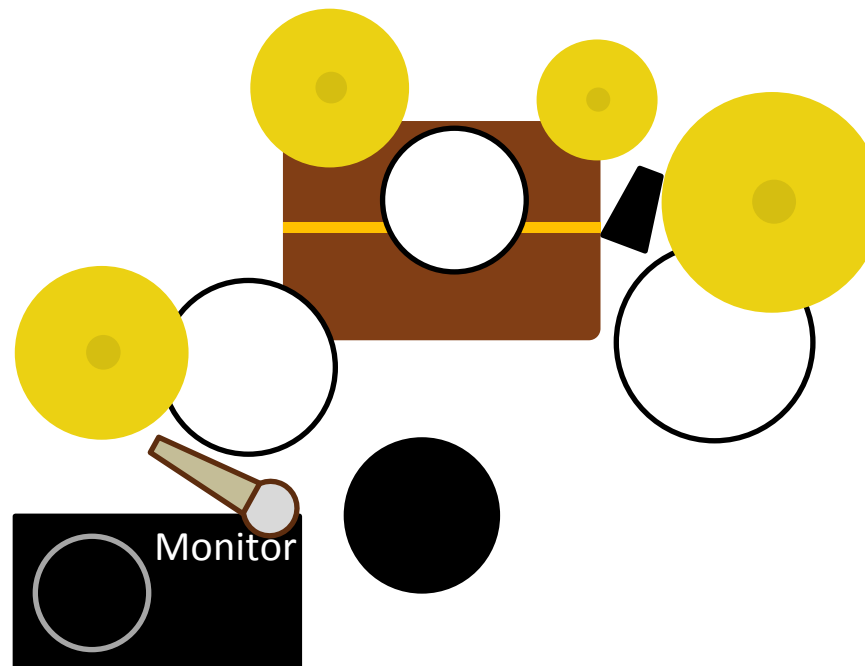

## Microphones for:

3 x vocals (2 x front, 1 x drums)

2 x guitar amp

2 x overhead

1 x kick drum

1 x stand tom

1 x tom tom

1 x snare

1x hihat

(1 x cow bell)

Bass amp has it's own DI output

## Monitors:

4-way:

Front: 3 wedges

Drums: 1 drum fill/wedge

or this way: